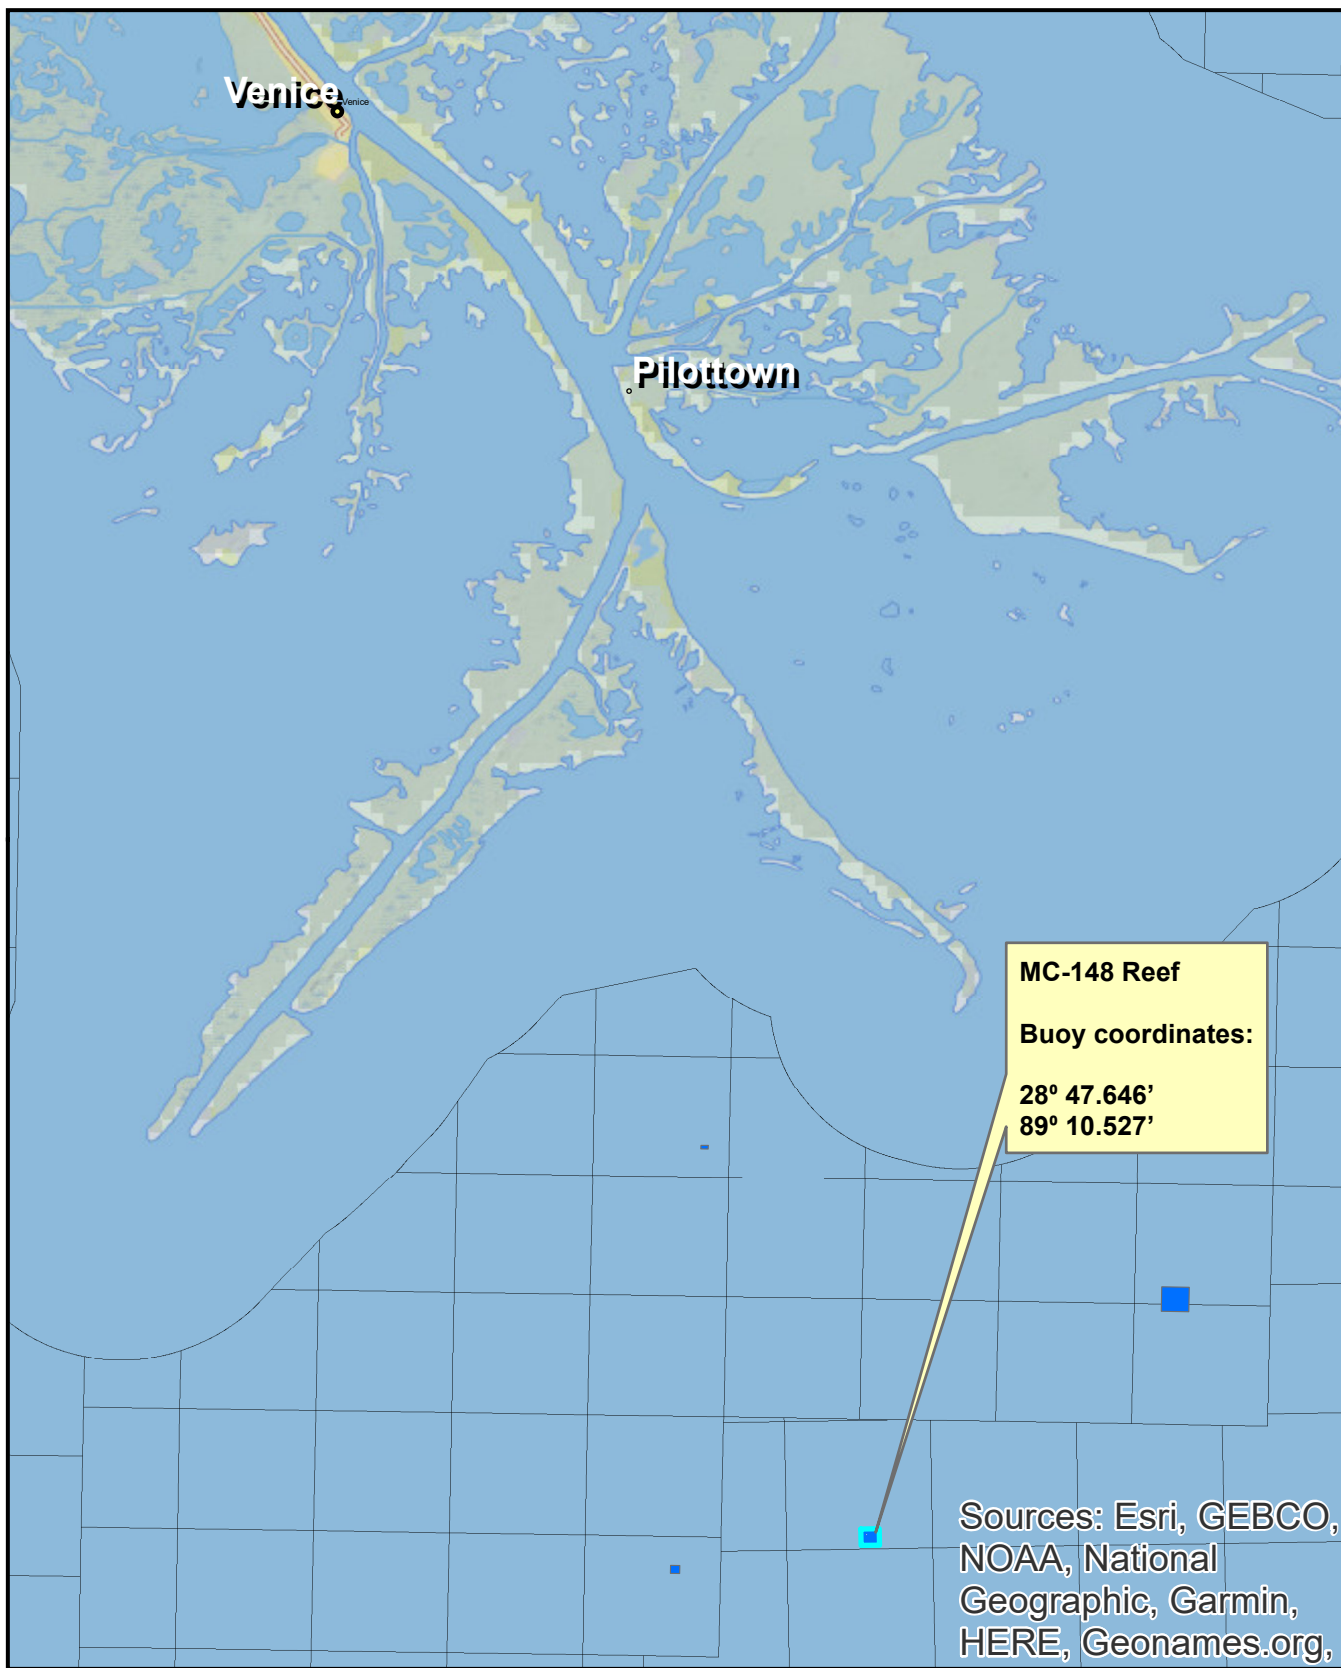

# Louisiana Artificial Reef Program

## MC-148 Reef Vicinity Map

-  LA Reef Sites
-  OCS Blocks

0 1.5 3 6 9  
 Nautical Miles