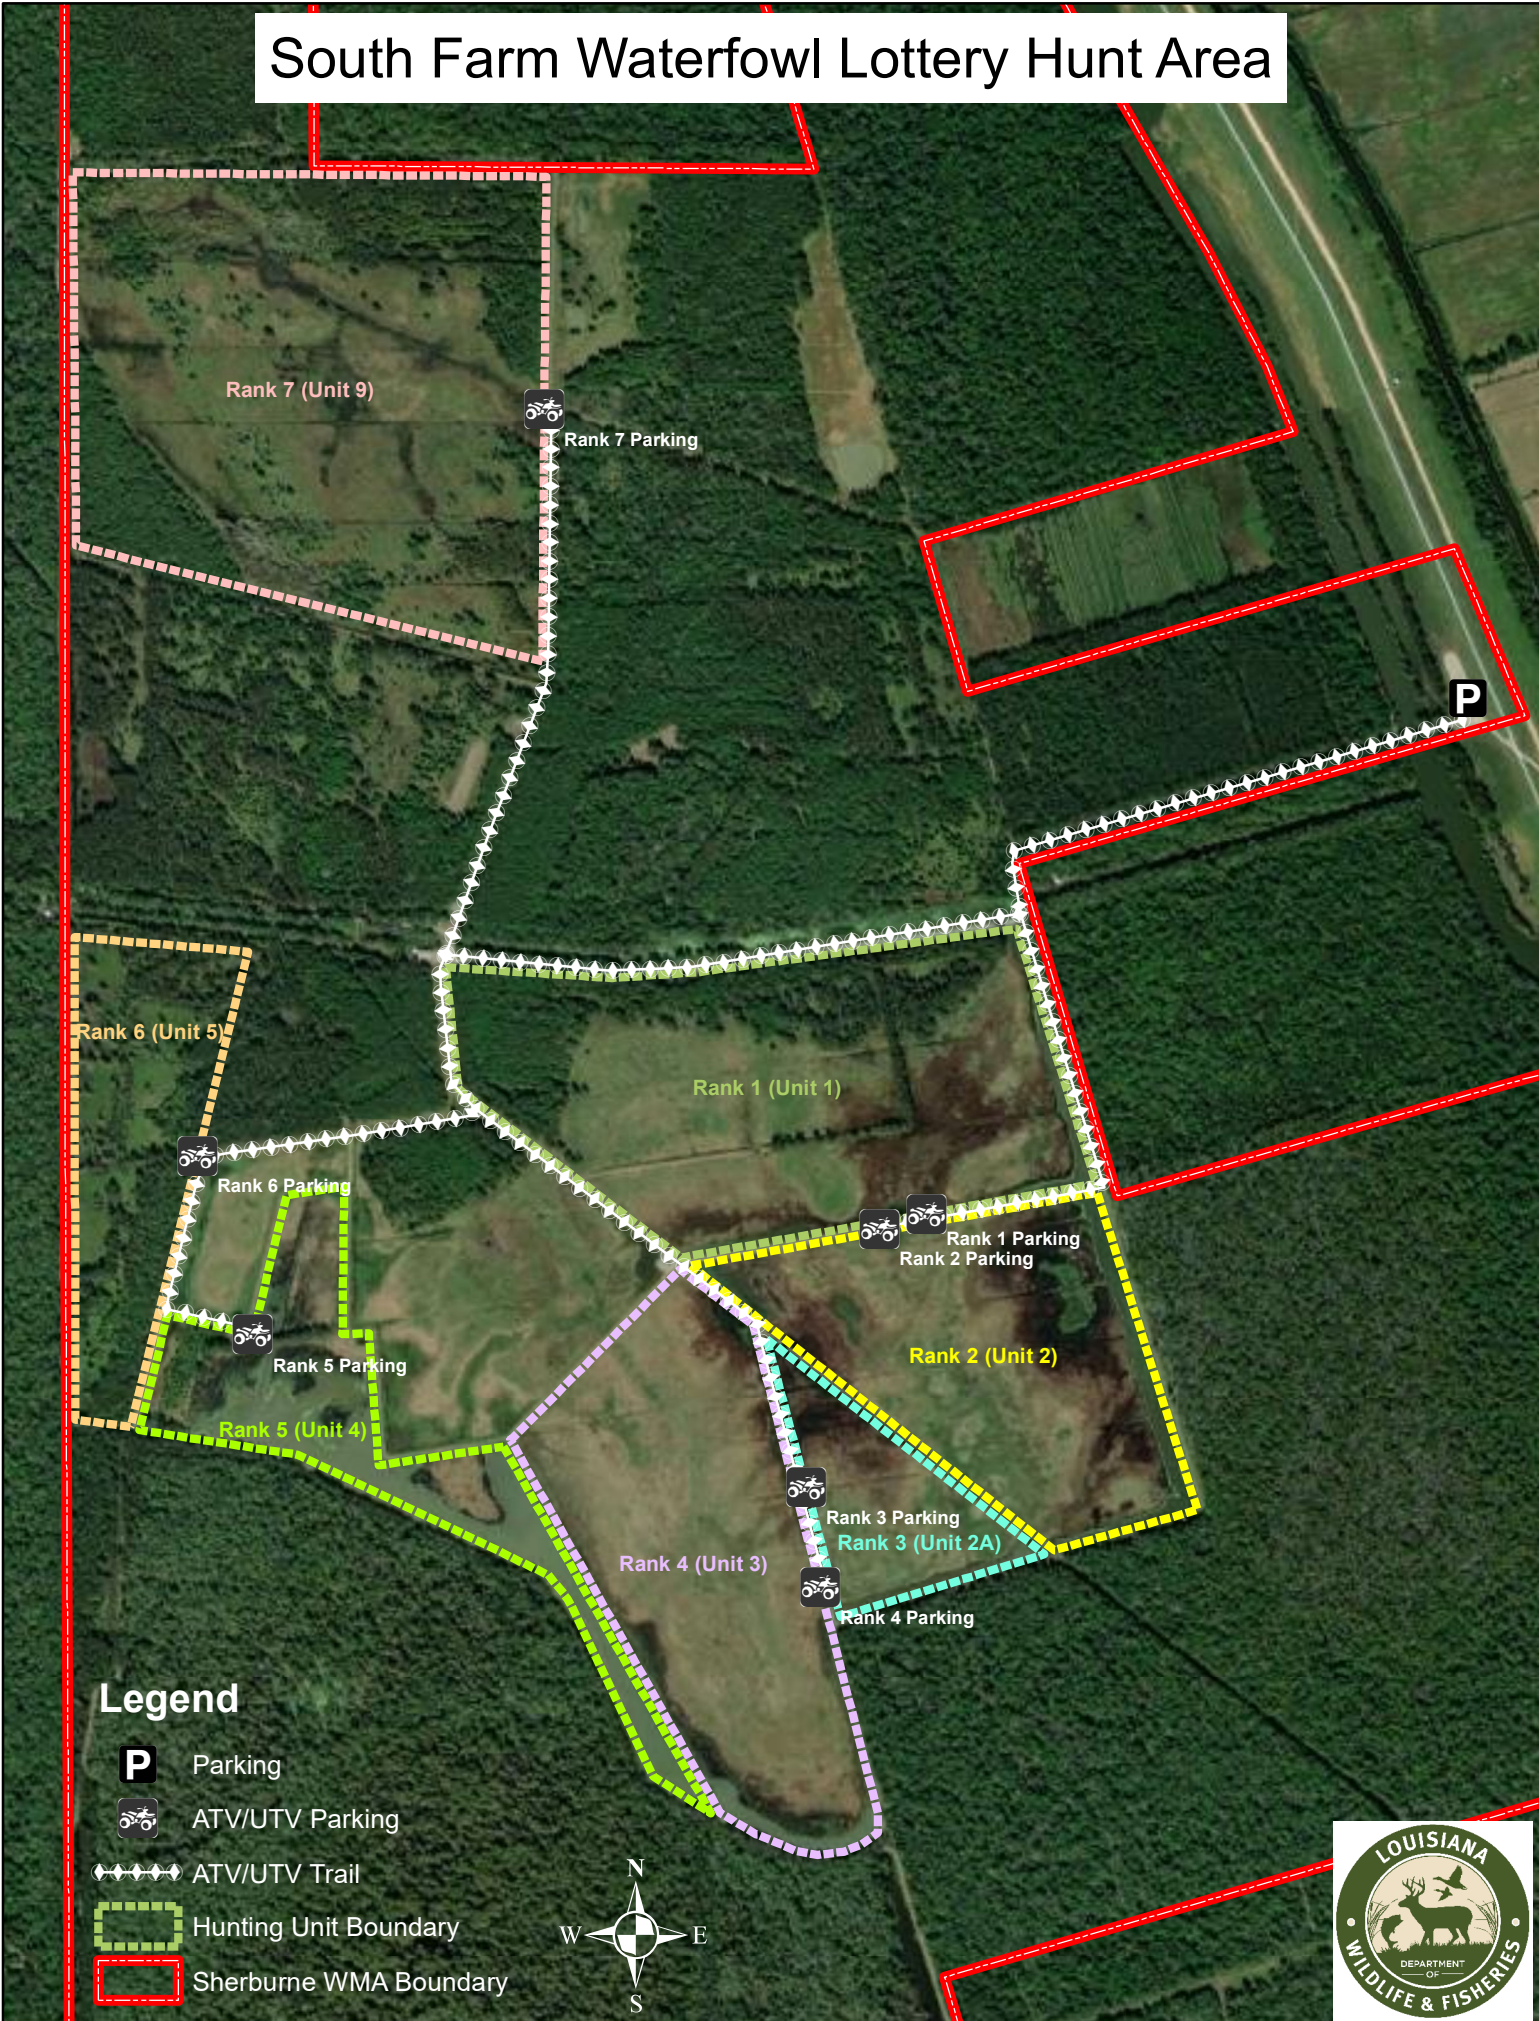

# South Farm Waterfowl Lottery Hunt Area

## Legend

- Parking
- ATV/UTV Parking
- ATV/UTV Trail
- Hunting Unit Boundary
- Sherburne WMA Boundary