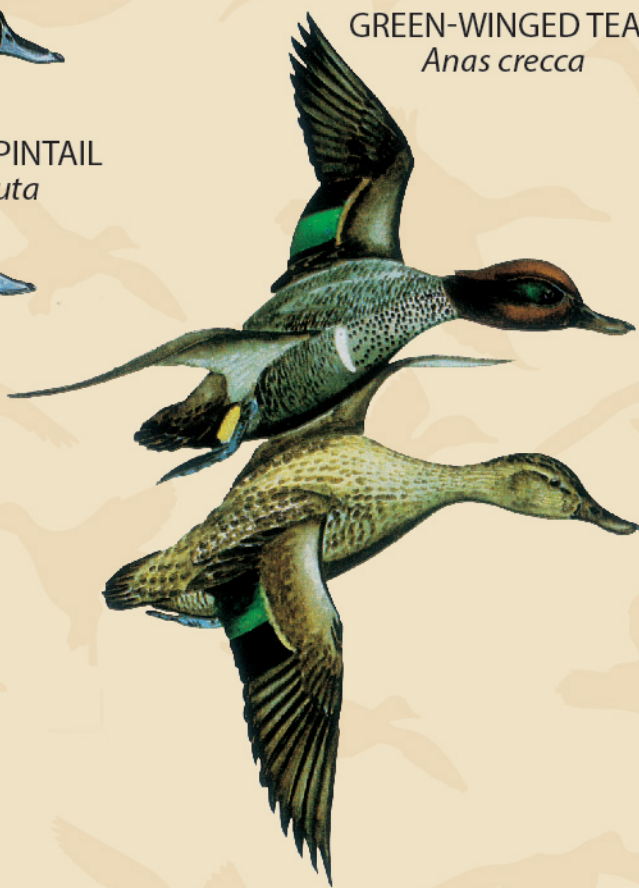

# COMMON WATERFOWL OF LOUISIANA

MALLARD  
*Anas platyrhynchos*

NORTHERN PINTAIL  
*Anas acuta*

GREEN-WINGED TEAL  
*Anas crecca*

BLUE-WINGED TEAL  
*Anas discors*

GADWALL  
*Anas strepera*

RING-NECKED DUCK  
*Aythya collaris*

LESSER SCAUP  
*Aythya affinis*

REDHEAD  
*Aythya americana*

NORTHERN SHOVELER  
*Anas clypeata*

WOOD DUCK  
*Aix sponsa*

CANVASBACK  
*Aythya valisineria*

AMERICAN WIGEON  
*Anas americana*

MOTTLED DUCK  
*Anas fulvigula*

SNOW GOOSE  
*Chen caerulescens*