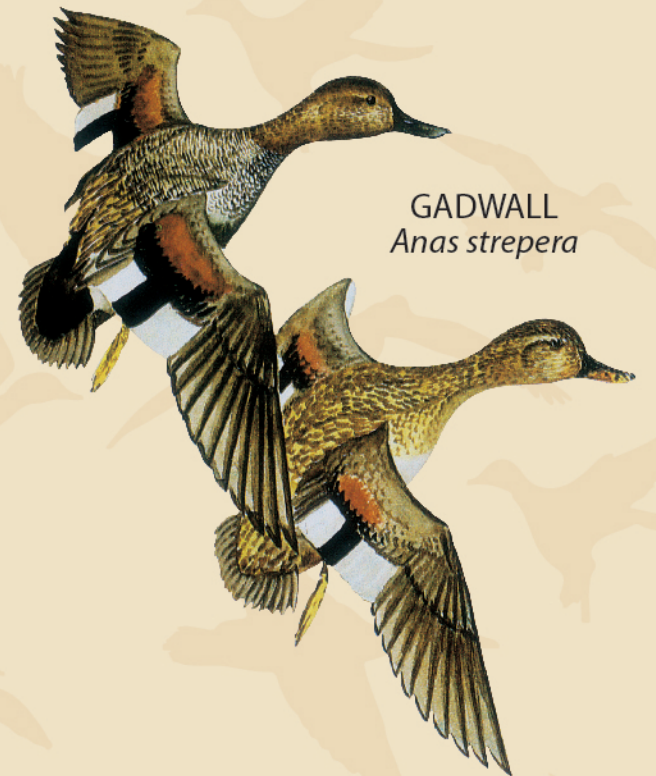

# COMMON WATERFOWL OF LOUISIANA

MALLARD  
*Anas platyrhynchos*

NORTHERN PINTAIL  
*Anas acuta*

GREEN-WINGED TEAL  
*Anas crecca*

BLUE-WINGED TEAL  
*Anas discors*

GADWALL  
*Anas strepera*

RING-NECKED DUCK  
*Aythya collaris*

LESSER SCAUP  
*Aythya affinis*

REDHEAD  
*Aythya americana*

NORTHERN SHOVELER  
*Anas clypeata*

WOOD DUCK  
*Aix sponsa*

CANVASBACK  
*Aythya valisineria*

AMERICAN WIGEON  
*Anas americana*

MOTTLED DUCK  
*Anas fulvigula*

SNOW GOOSE  
*Chen caerulescens*